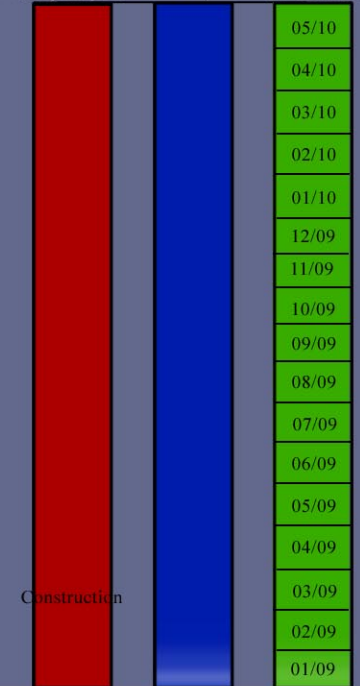

- Money Authorized to Date
- Completion of Project
- Schedule for Project

Construction